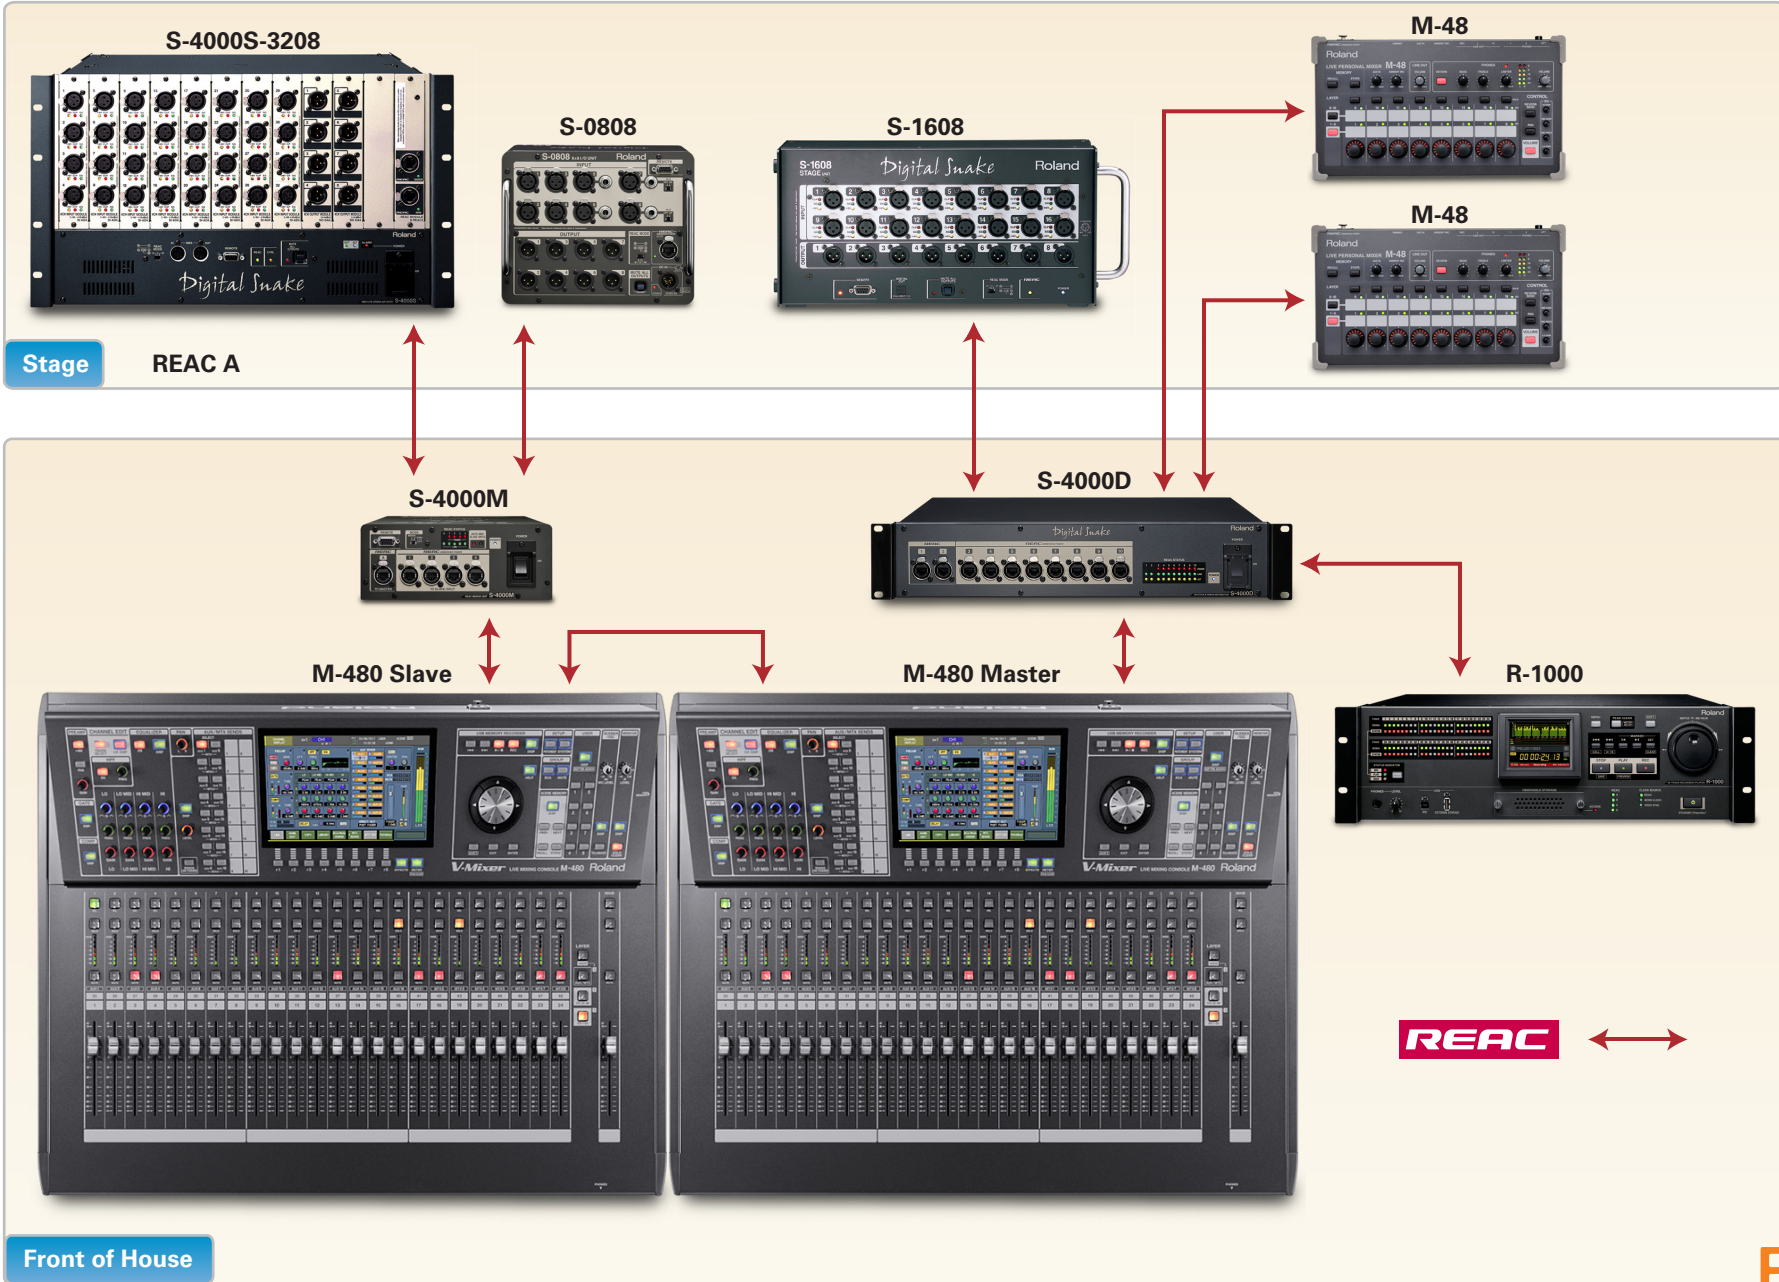

Large Event Mixing and Recording

96 channels of mixing with compatibility with over 20 other REAC components including digital snakes, personal mixing, multi-channel recording/playback and MADI bridge.